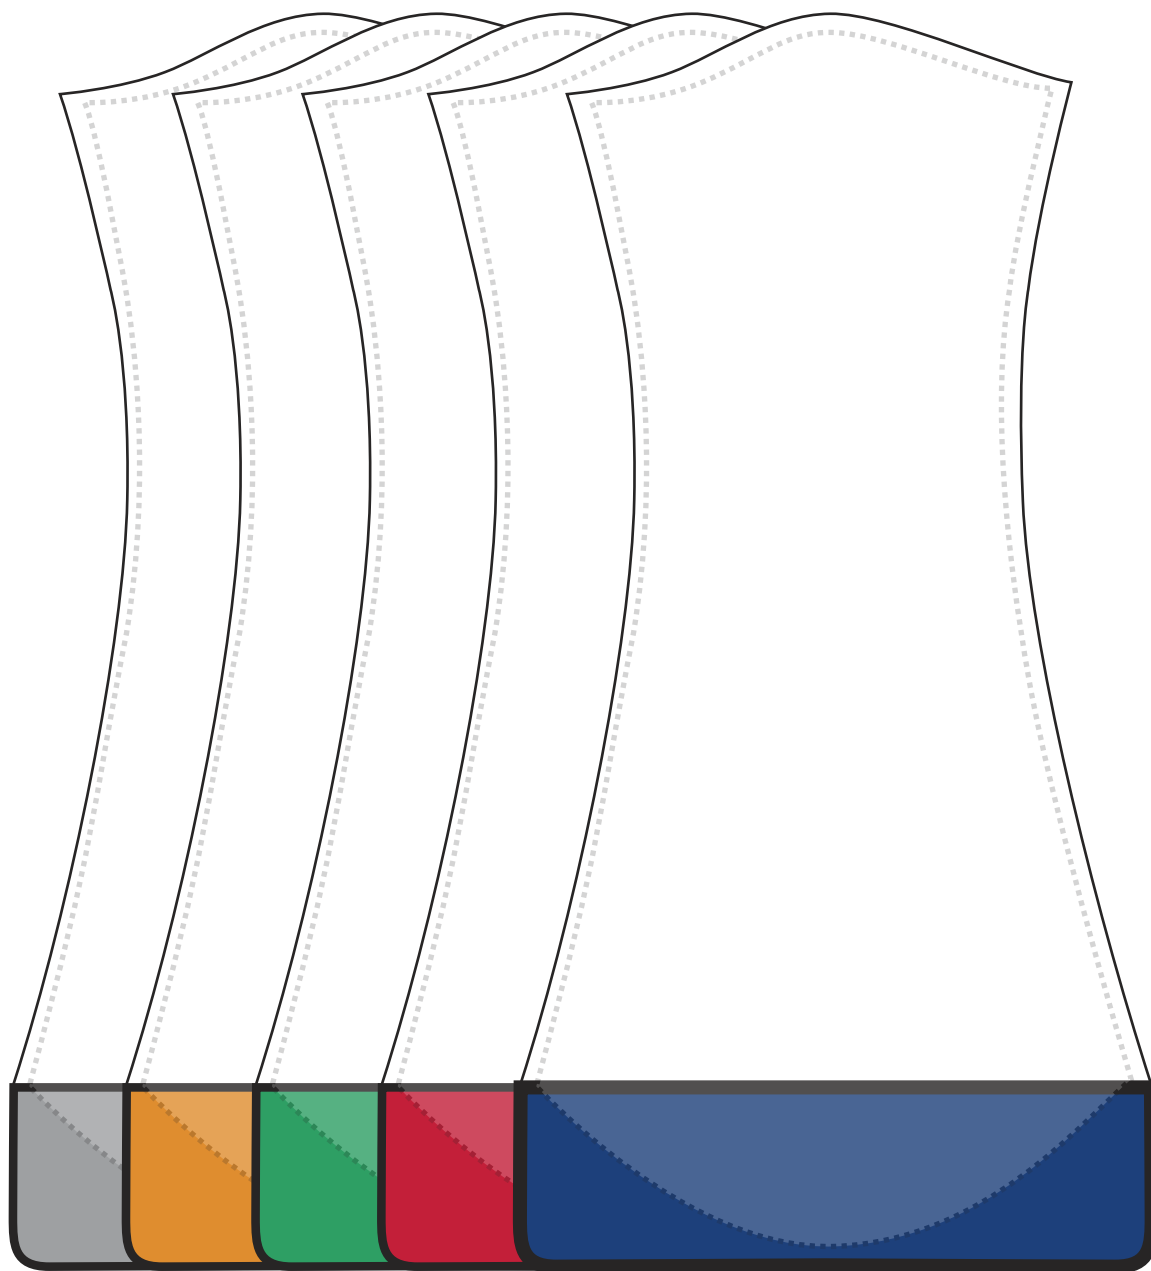

PL-4101 - Flexi-Vase

Imprint Method - SS

Standard Imprint Area - 3 1/2"w x 5"h on one side

Optional Imprint Areas - 3 1/2"w x 5"h on opposite side

Colors - Clear with Translucent Blue, Translucent Smoke,
Translucent Orange, Translucent Green, Translucent Red

Size :- 5-1/4"w base x 10-3/8"h

Item shown @ 60%

**Item shown @ 60%
Enlarge @ 166.7% to see actual size**

**Artwork shown @ 100%
of actual size.**

**Dotted line is FPO (For Position Only) to
show the imprint area.**